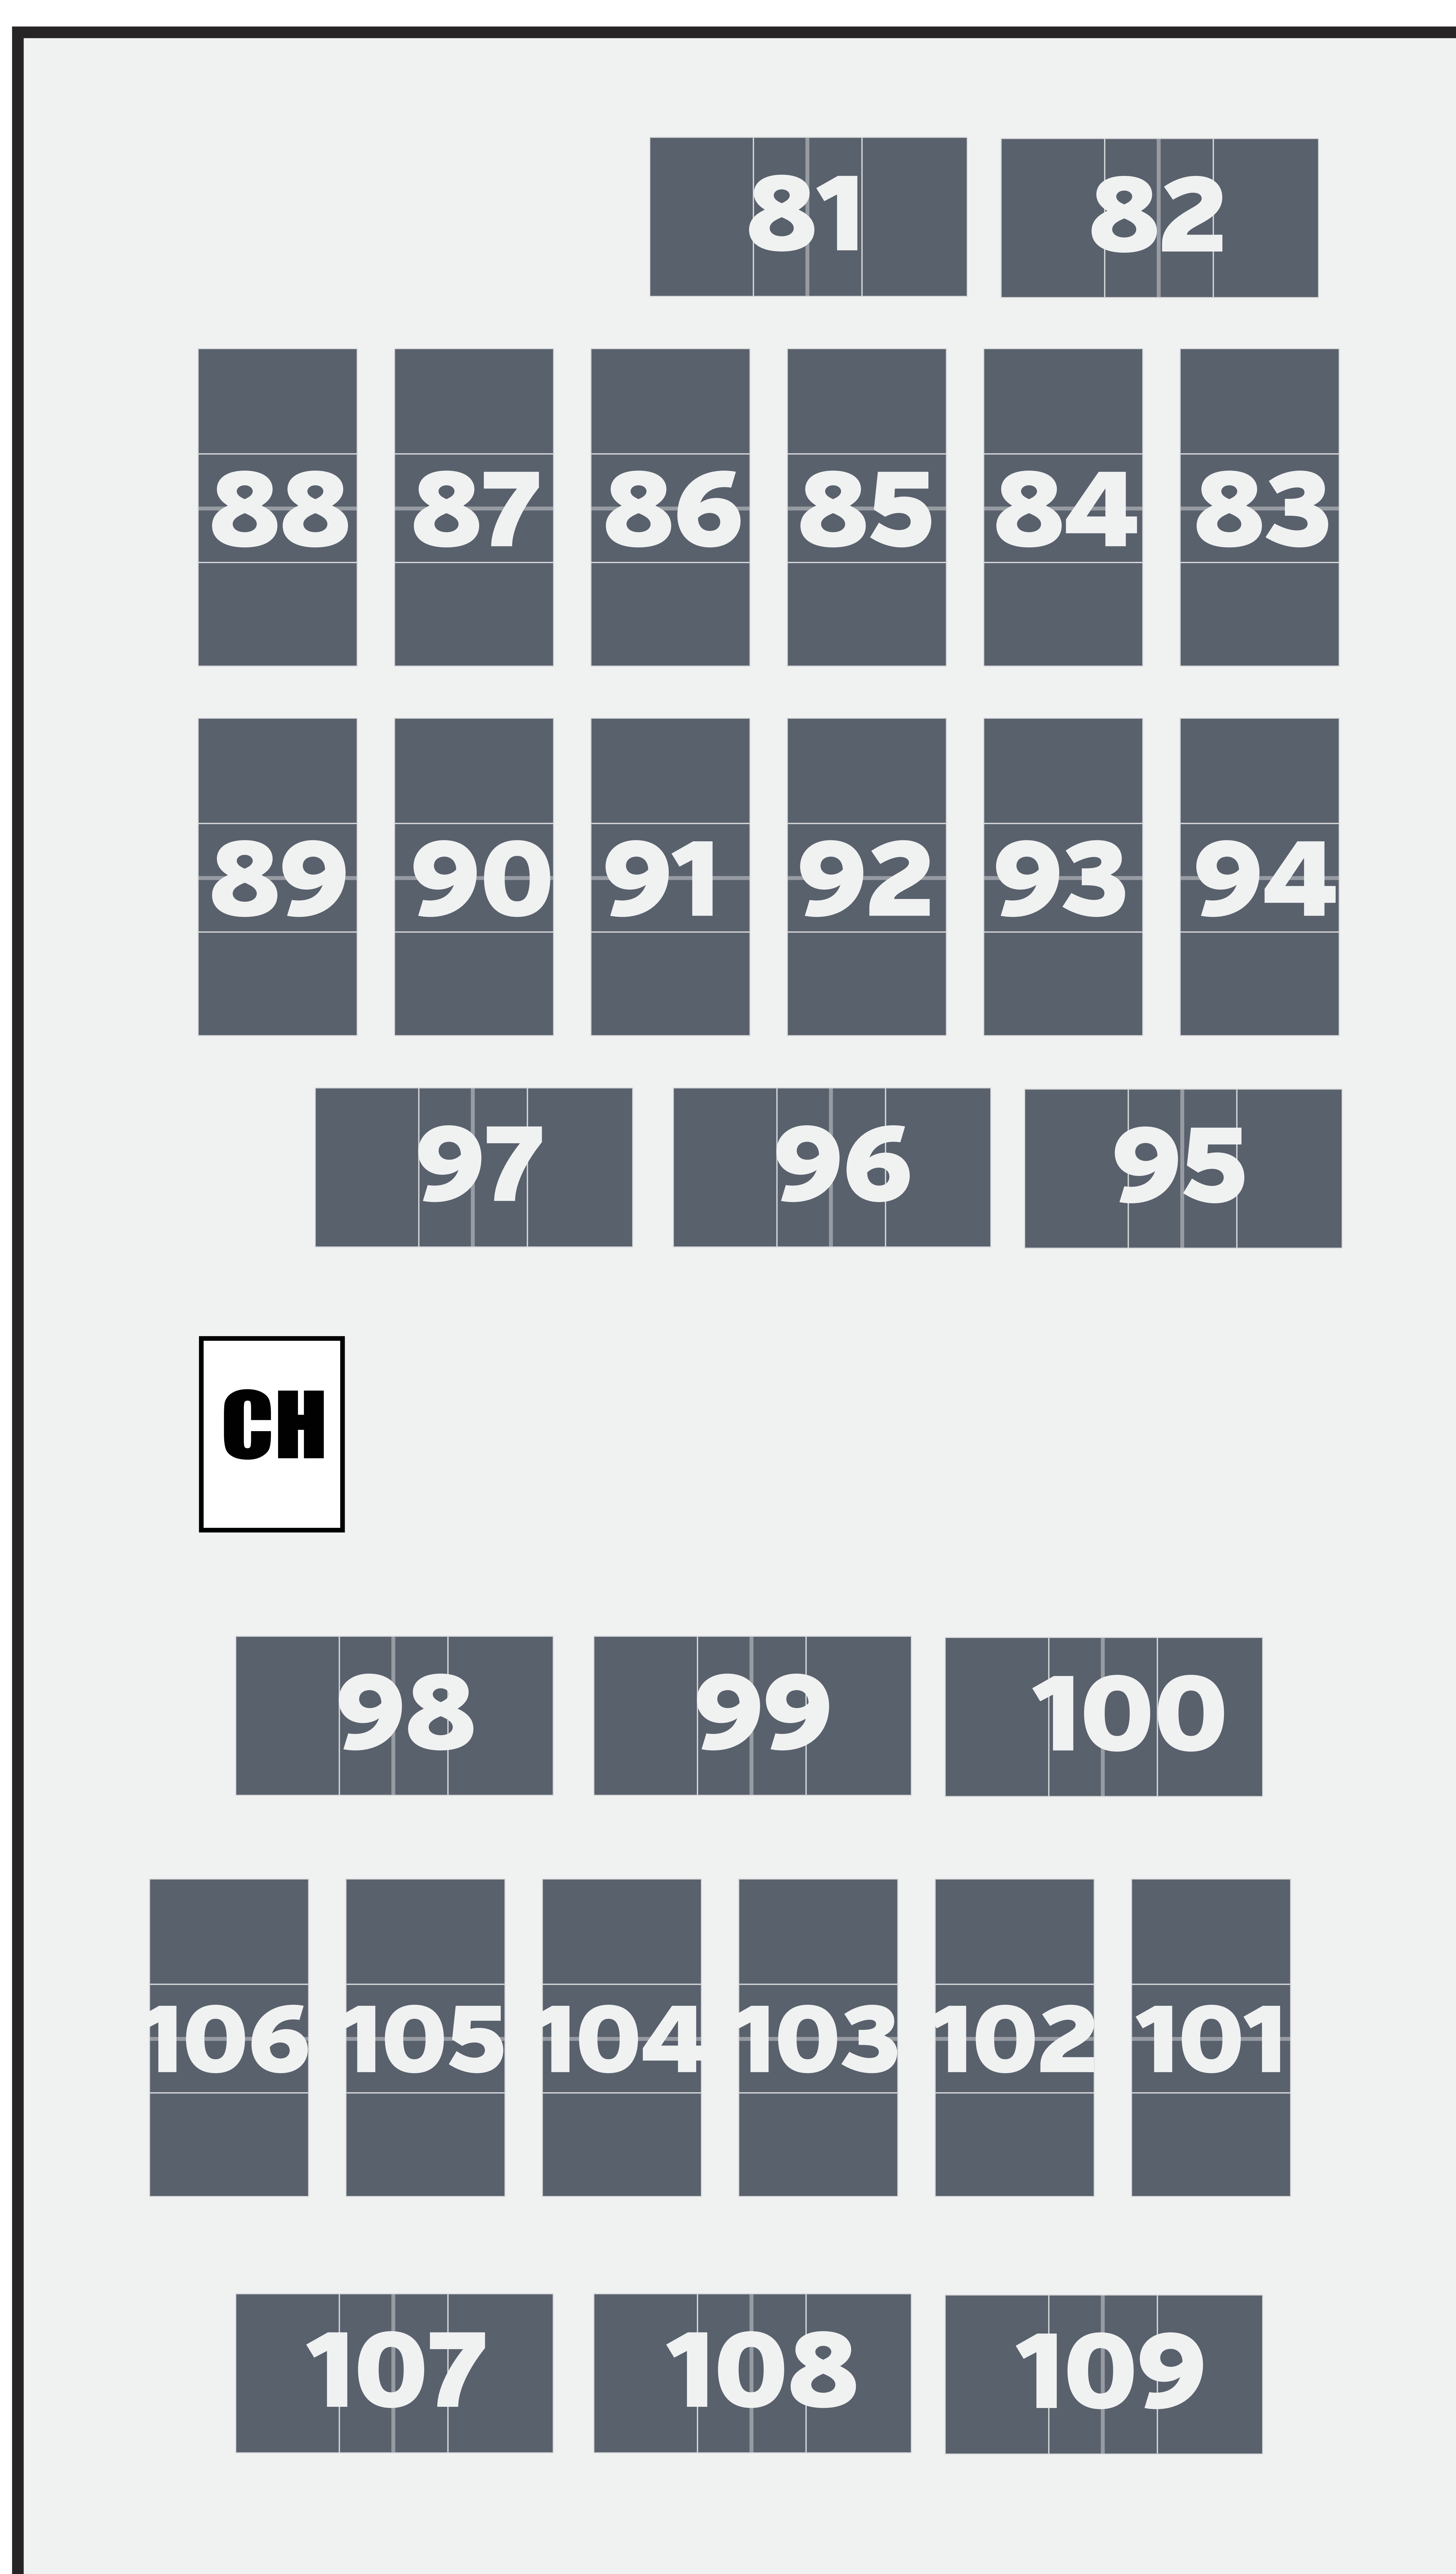

LONE STAR REGIONAL CHAMPIONSHIPS

GEORGE R. BROWN CONVENTION CENTER

Map Key
 CH - Championship Desk
 ⊕ - Trainer

LONE STAR REGIONAL CHAMPIONSHIPS

GEORGE R. BROWN CONVENTION CENTER 3RD FLOOR

Use Escalator on 2nd Floor to Enter Court Space

Map Key
CH - Championship Desk
⊕ - Trainer